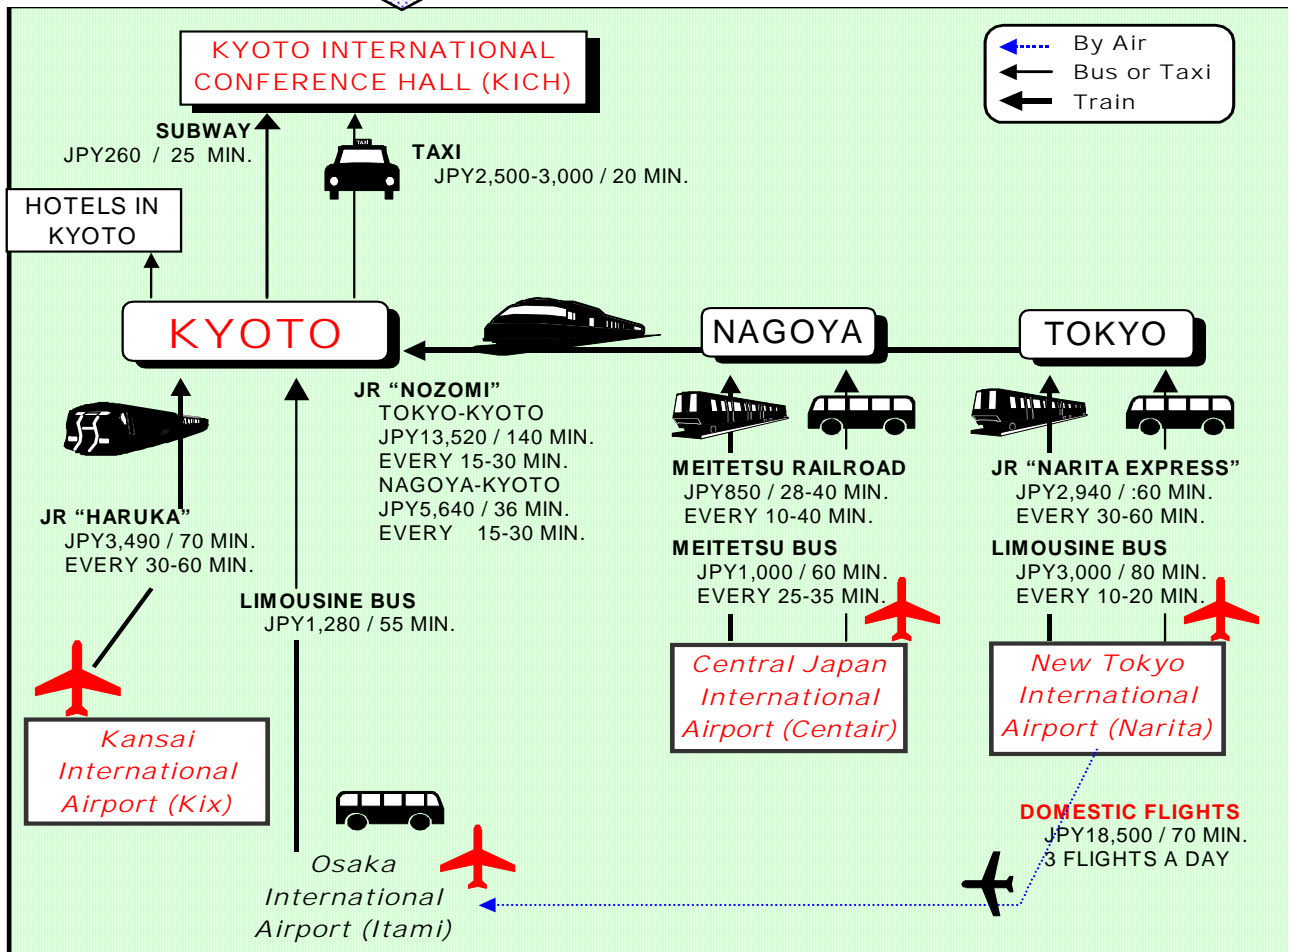

# ACCESS FROM MAJOR AIRPORTS TO KYOTO

※ Please note that there are 2 airports in Osaka area, Kansai Int'l Airport (Kix) and Osaka Int'l Airport (ITAMI, for domestic flights).

(As of December 2006)

# ACCESS

- |                            |                        |                           |
|----------------------------|------------------------|---------------------------|
| ① GRAND PRINCE HOTEL KYOTO | ② NEW MIYAKO HOTEL     | ③ RIHGA ROYAL HOTEL KYOTO |
| ④ KYOTO ROYAL HOTEL & SPA  | ⑤ KARASUMA KYOTO HOTEL | ⑥ HOTEL KEIHAN KYOTO      |
| ⑦ ARANVERT HOTEL KYOTO     | ⑧ HOTEL GIMMOND KYOTO  | ⑨ HOTEL HOKKE CLUB KYOTO  |