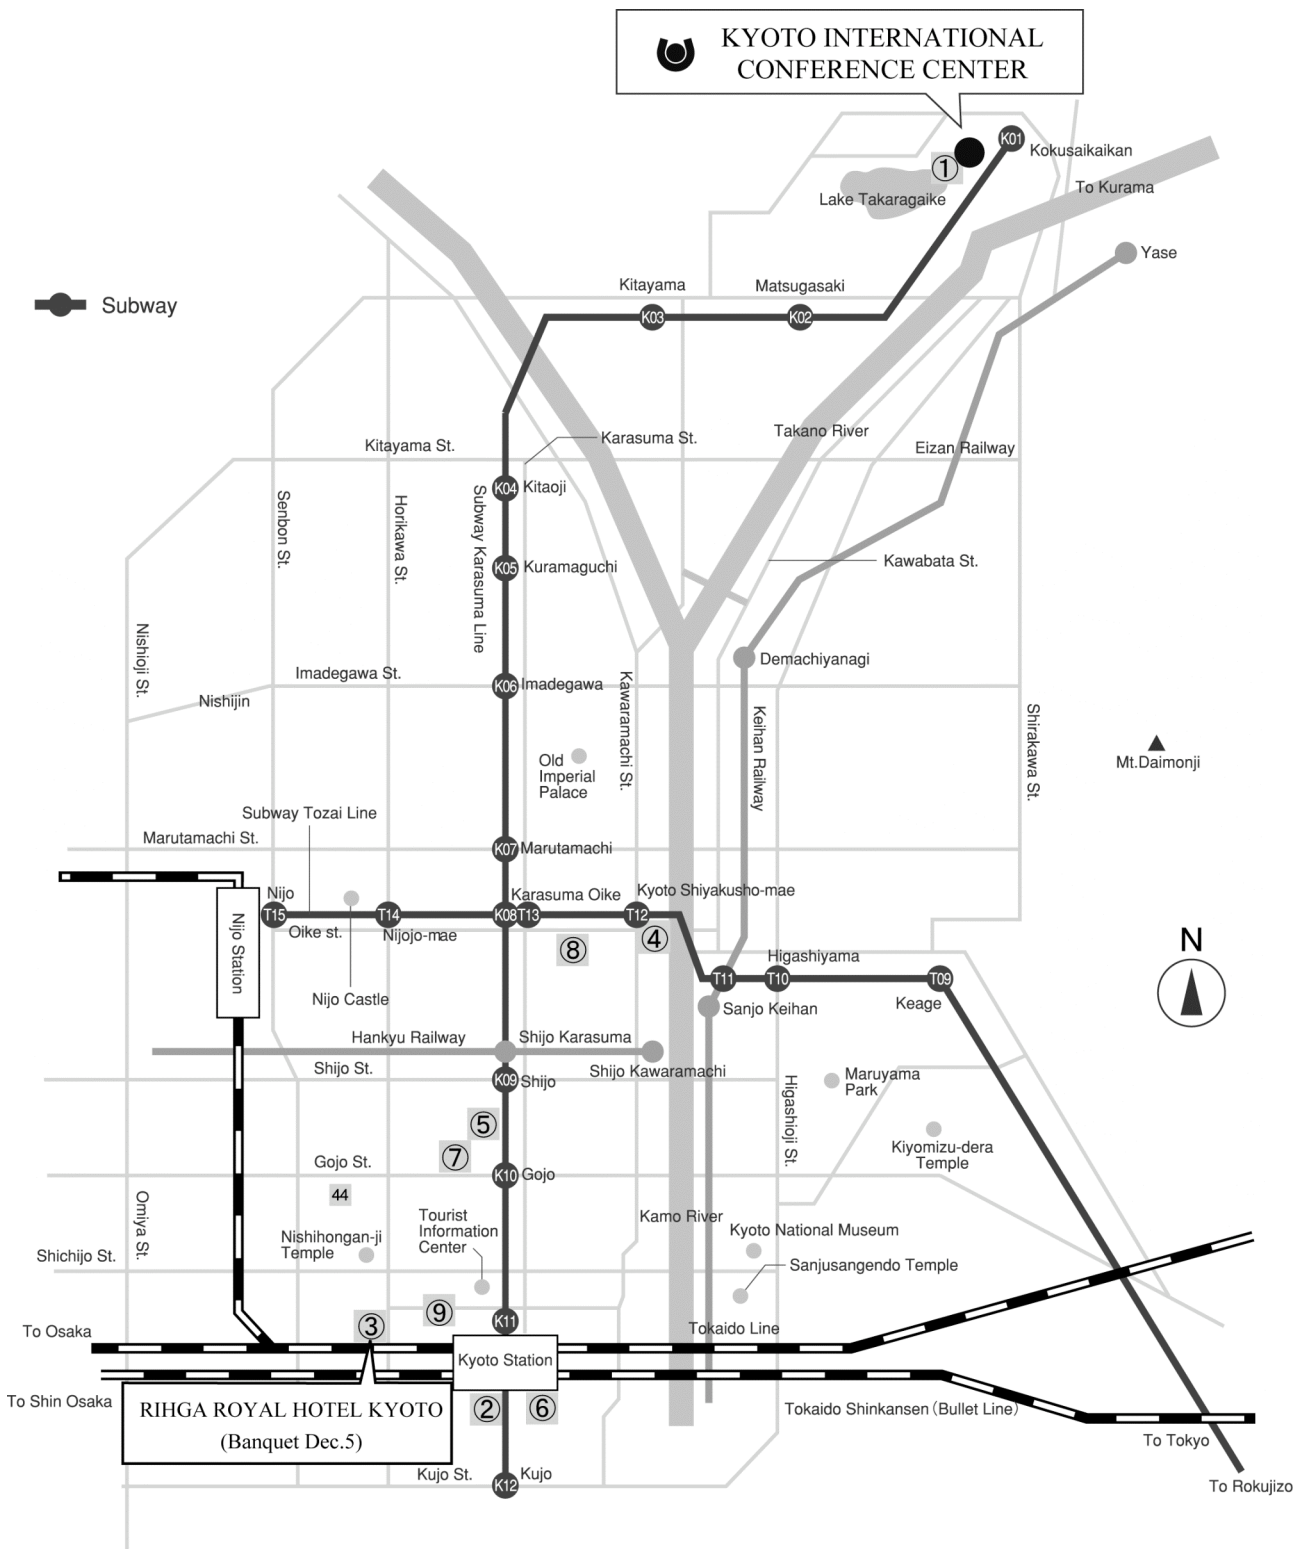

# ACCESS FROM MAJOR AIRPORTS TO KYOTO

※ Please note that there are 2 airports in Osaka area, Kansai Int'l Airport (Kix) and Osaka Int'l Airport (ITAMI, for domestic flights).

(As of December 2006)

# ACCESS

- |                            |                        |                           |
|----------------------------|------------------------|---------------------------|
| ① GRAND PRINCE HOTEL KYOTO | ② NEW MIYAKO HOTEL     | ③ RIHGA ROYAL HOTEL KYOTO |
| ④ KYOTO ROYAL HOTEL & SPA  | ⑤ KARASUMA KYOTO HOTEL | ⑥ HOTEL KEIHAN KYOTO      |
| ⑦ ARANVERT HOTEL KYOTO     | ⑧ HOTEL GIMMOND KYOTO  | ⑨ HOTEL HOKKE CLUB KYOTO  |